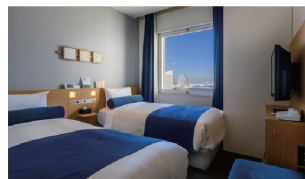

WHG HOTELS | **WASHINGTON HOTEL**
YOKOHAMA SAKURAGICHO

Night View Double Room

Superior Twin Room

Dining & Bar "BAYSIDE"

Simple and relaxing rooms that promise a fulfilling stay.

Rooms at Yokohama Sakuragicho Washington Hotel are simply furnished and comfortable. They are equipped with a flatscreen TV and a refrigerator, while bathrooms come with a shower, bathtub and toiletries. Wi-Fi is installed in all the guest rooms.

Night View Casual Twin Room

Air Weave Single Room

MEMBERS LOUNGE

"THE FUJITA MEMBERS" members-only lounge

Coffee and soft drinks are served in the lounge, which is available only to members.

- Room/553 rooms
- Check-in time 14:00 Check-out time 10:00
- Number of parking lot 120(pay-parking)
- Facility

- rooms
 - Single room 14 m² /137rooms
 - Double room 14 m² /300rooms
 - Twin room 16~20 m² /100rooms

Breakfast

Enjoy a rich variety of breakfasts, including Yokohama's original cuisine, prepared by our chefs, along with a view of Minato Mirai.