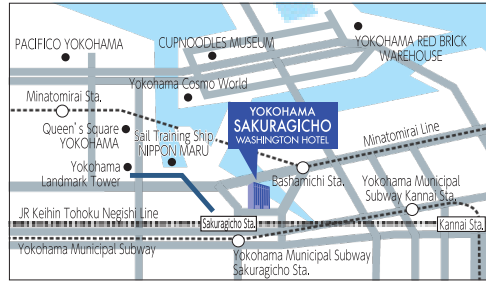

LOCATION

Welcome to Yokohama Sakuragicho Washington Hotel

Yokohama Sakuragicho Washington Hotel stands at the entrance to the attractive waterfront city of Minato Mirai21. The location is near Tokyo; only 30 minutes away.

THE FUJITA MEMBERS

Fujita Kanko Group Membership Program
The Fujita Members

The Fujita Members' service official website.
Please contact us for more information.

ACCESS

YOKOHAMA SAKURAGICHO WASHINGTON HOTEL

HOTEL GRACERY

SAPPORO GINZA TAMACHI ASAKUSA
SHINJUKU KYOTO SANJO OSAKA NAMBA
NAHA SEOUL TAIPEI

WHG GROUP HOTEL
HOTEL FUJITA FUKUI

*The carrying contents are the one current as of October, 2022.

YOKOHAMA SAKURAGICHO WASHINGTON HOTEL