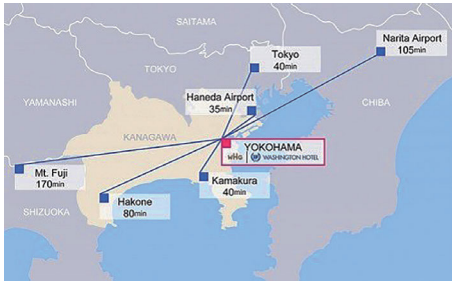

LOCATION

Welcome to Yokohama Sakuragicho Washington Hotel

Yokohama Sakuragicho Washington Hotel stands at the entrance to the attractive waterfront city of Minato Mirai21. The location is near Tokyo; only 30 minutes away.